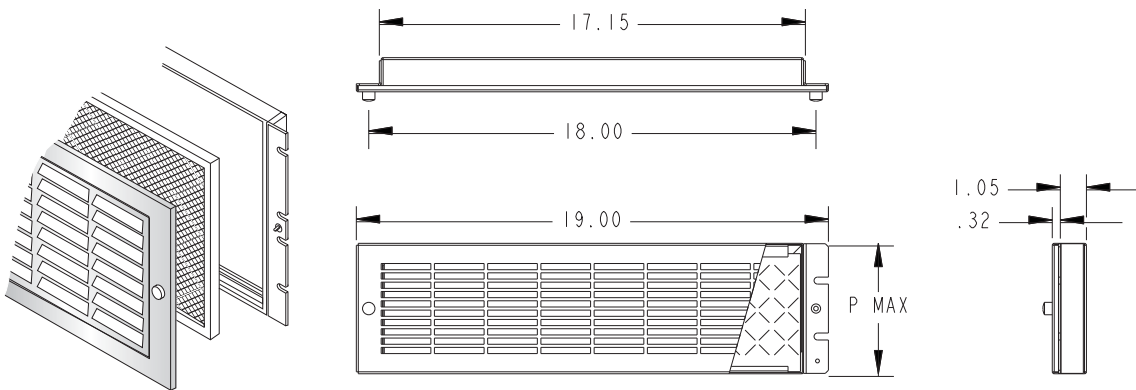

Filter Grille Panels

McLean Thermal Filter Grille Package

McLean Thermal Filter Grille Panels add valuable ventilation to a rack for either inlet or exhaust air. Used alone, filter grille panels allow adequate air flow on natural convection applications or in conjunction with an air moving device to provide filtered air intake.

Standard Model Features

- Permanent, Washable Aluminum Filter
- 19" Rack Mountable
- Brushed Aluminum Grille

Outline Dimensions In Inches

Dimensions

Model	PMax	Ship Wgt Lbs/Kgs	Replacement Filters
35G19 STOCK	3.5	2/1.0	S-1006-36
525G19 STOCK	5.25	3/1.4	S-1006-5
7G19 STOCK	7.00	5/2.2	S-1006-20
875G19	8.75	5/2.2	S-1006-3
105G19 STOCK	10.50	5/2.2	S-1006-4